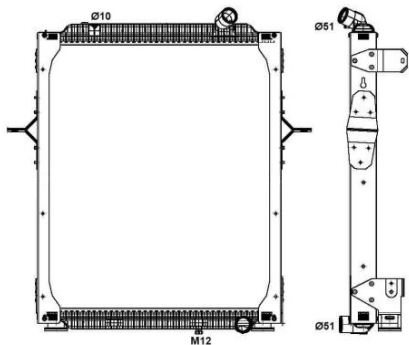

HD TRUCK RADIATORS TO FIT RENAULT MODELS

IMS 12237

RENAULT Premium 2 Distribution 370.18 D [MT] **A/P**

Core Size : 810 X 689 X 48mm

OEM Ref. : 50 10 619 804 / 50 01 873 681 / 50 01 868 516

Nissens : **Year** 2005-2006